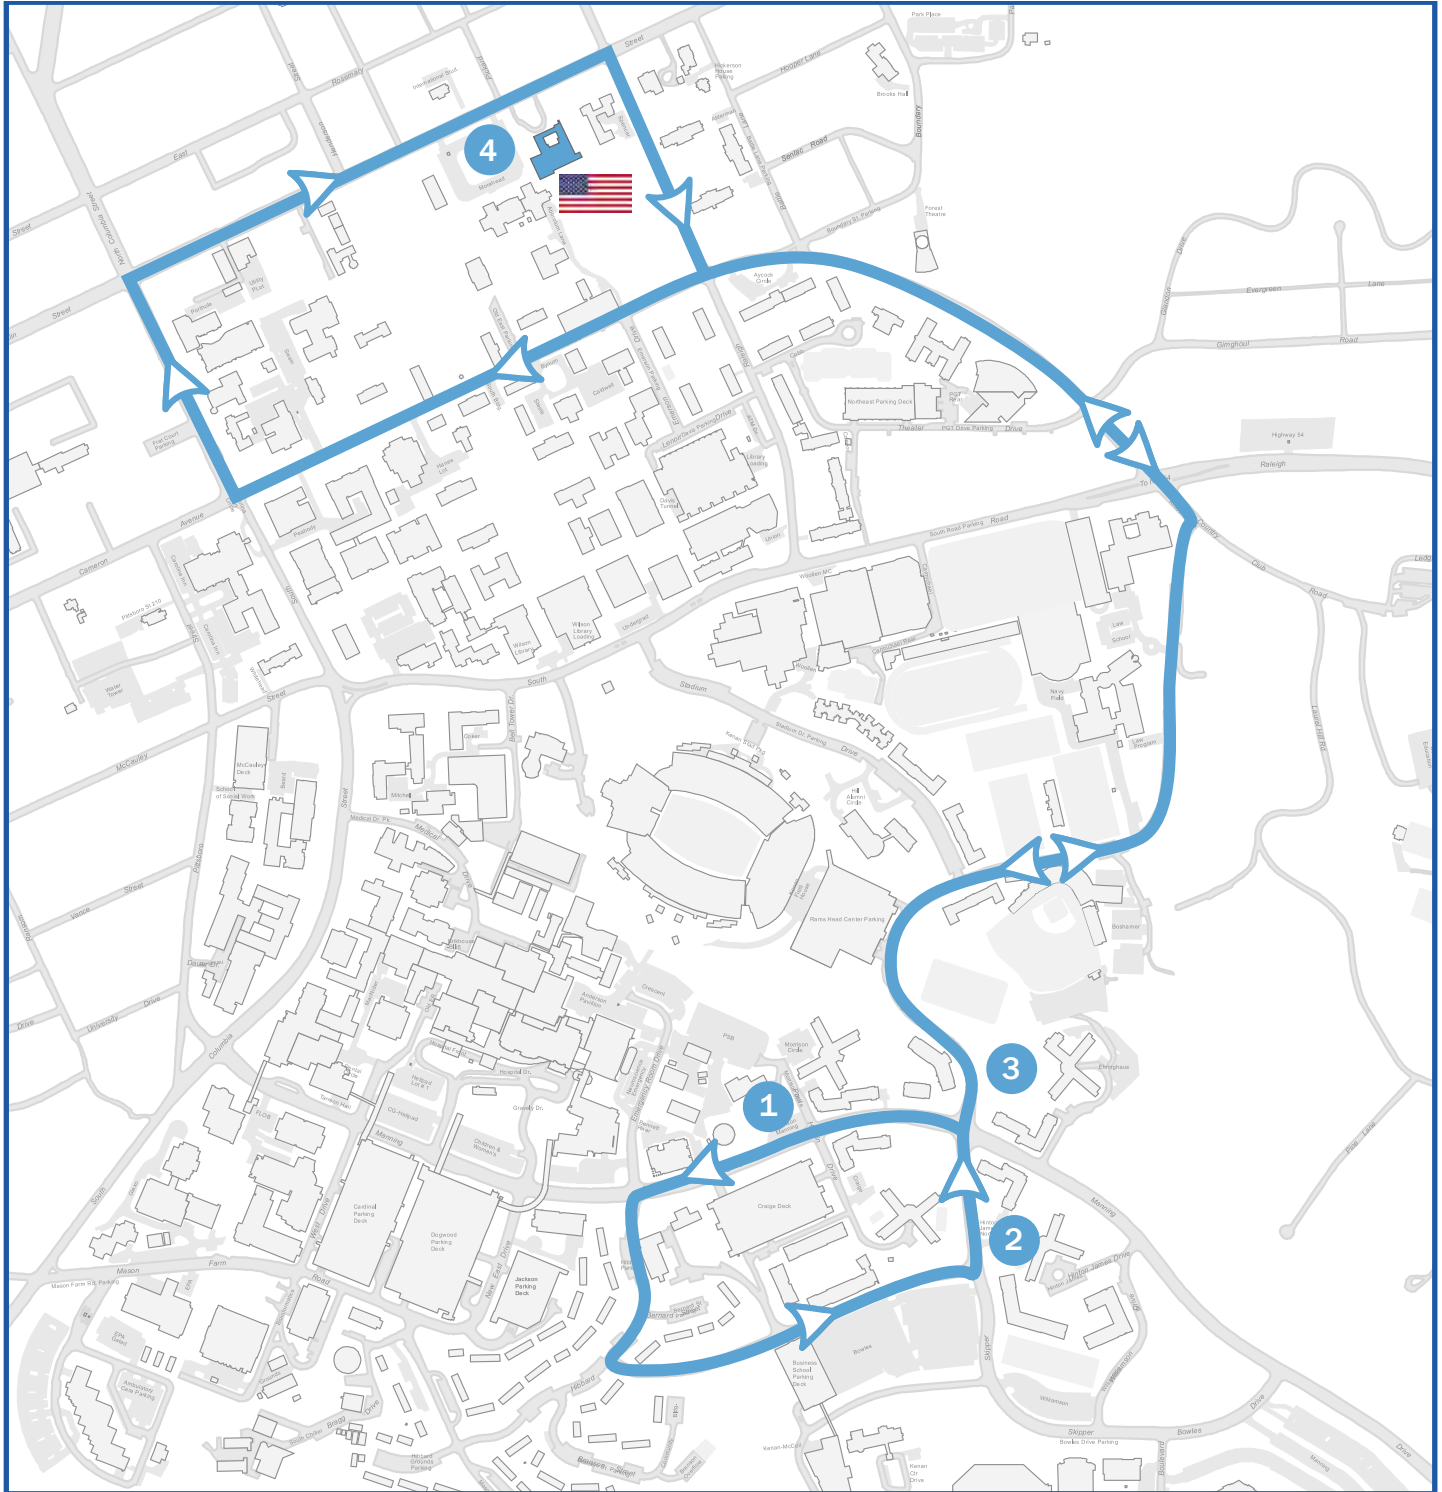

UNC Point-to-Point (P2P) Early Voting Shuttle

Early Voting Shuttle

The early voting shuttle will run from 10 a.m. to 6 p.m. on 2/27-2/28, every 30 minutes.

Shuttle stops:

- 1) Manning Dr. at Public Safety
- 2) Bowles Dr. at Hinton James
- 3) Ridge Rd. at Ehringhaus
- 4) E Franklin St. at Morehead Planetarium (vote at: Chapel of the Cross)

Point-to-Point (P2P) Services

For other P2P services, visit move.unc.edu/p2p or call (919) 962-7867.

For accessibility shuttles, schedule a ride with the TransLōc Rider app or visit ondemand.transloc.com.