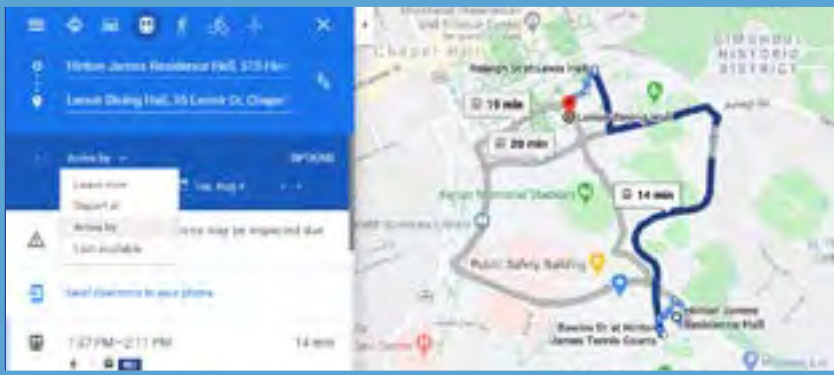

Busing Your Way Around Campus

Get directions by bus with [Google maps](#)

Find bus stops and track your bus with the [TransLoc app](#)

Wave to the driver to board. Pull the cord to request a stop

Find maps and schedules online

UNC CAMPUS: MONDAY - SUNDAY

U ROUTE / WEEKDAYS AM						U ROUTE / WEEKDAYS PM					
Transit Facility	Departs From 1 Front St at Carolina Coffee Shop	South Rd at Student Union	Rowles Dr at 5th St Driveway	S Columbia St at Health Sciences Library	Arrives At 1 Front St at Carolina Coffee Shop	Departs From 1 Front St at Carolina Coffee Shop	South Rd at Student Union	Rowles Dr at 5th St Driveway	S Columbia St at Health Sciences Library	Arrives At 1 Front St at Carolina Coffee Shop	Transit Facility
8:45 am	7:00 am	7:05 am	7:23 am	7:39 am	7:25 am	12:00 pm	1:05 pm	12:11 pm	12:19 pm	12:29 pm	12:29 pm
8:50 am	7:15 am	7:20 am	7:38 am	7:54 am	7:40 am	12:15 pm	1:20 pm	12:26 pm	12:34 pm	12:44 pm	12:44 pm
9:00 am	7:30 am	7:35 am	7:53 am	8:09 am	7:55 am	12:30 pm	1:35 pm	12:41 pm	12:49 pm	12:59 pm	12:59 pm
9:10 am	7:45 am	7:50 am	8:08 am	8:24 am	8:10 am	12:45 pm	1:50 pm	12:56 pm	1:04 pm	1:14 pm	1:14 pm
9:20 am	8:00 am	8:05 am	8:23 am	8:39 am	8:25 am	1:00 pm	2:05 pm	1:11 pm	1:19 pm	1:29 pm	1:29 pm
9:30 am	8:15 am	8:20 am	8:38 am	8:54 am	8:40 am	1:15 pm	2:20 pm	1:26 pm	1:34 pm	1:44 pm	1:44 pm