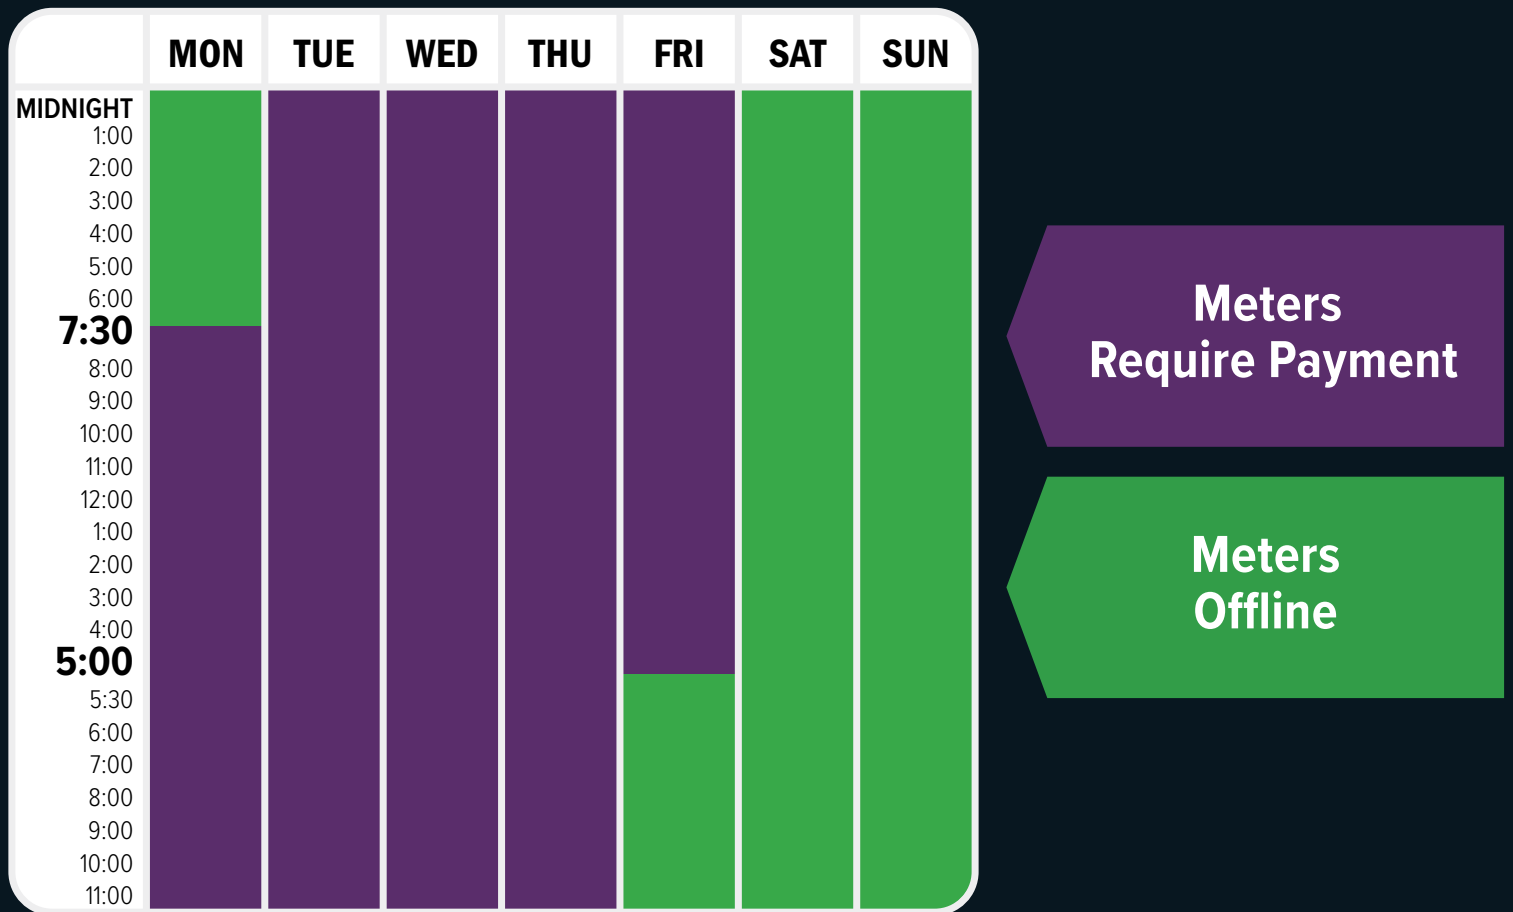

# CAMPUS METER HOURS

## 7:30AM MON - 5PM FRI

Meters require payment; permits not valid at metered spaces. Meters allow payment for parking by license plate. Please have license plate number ready for entry at meter station and follow the prompts.