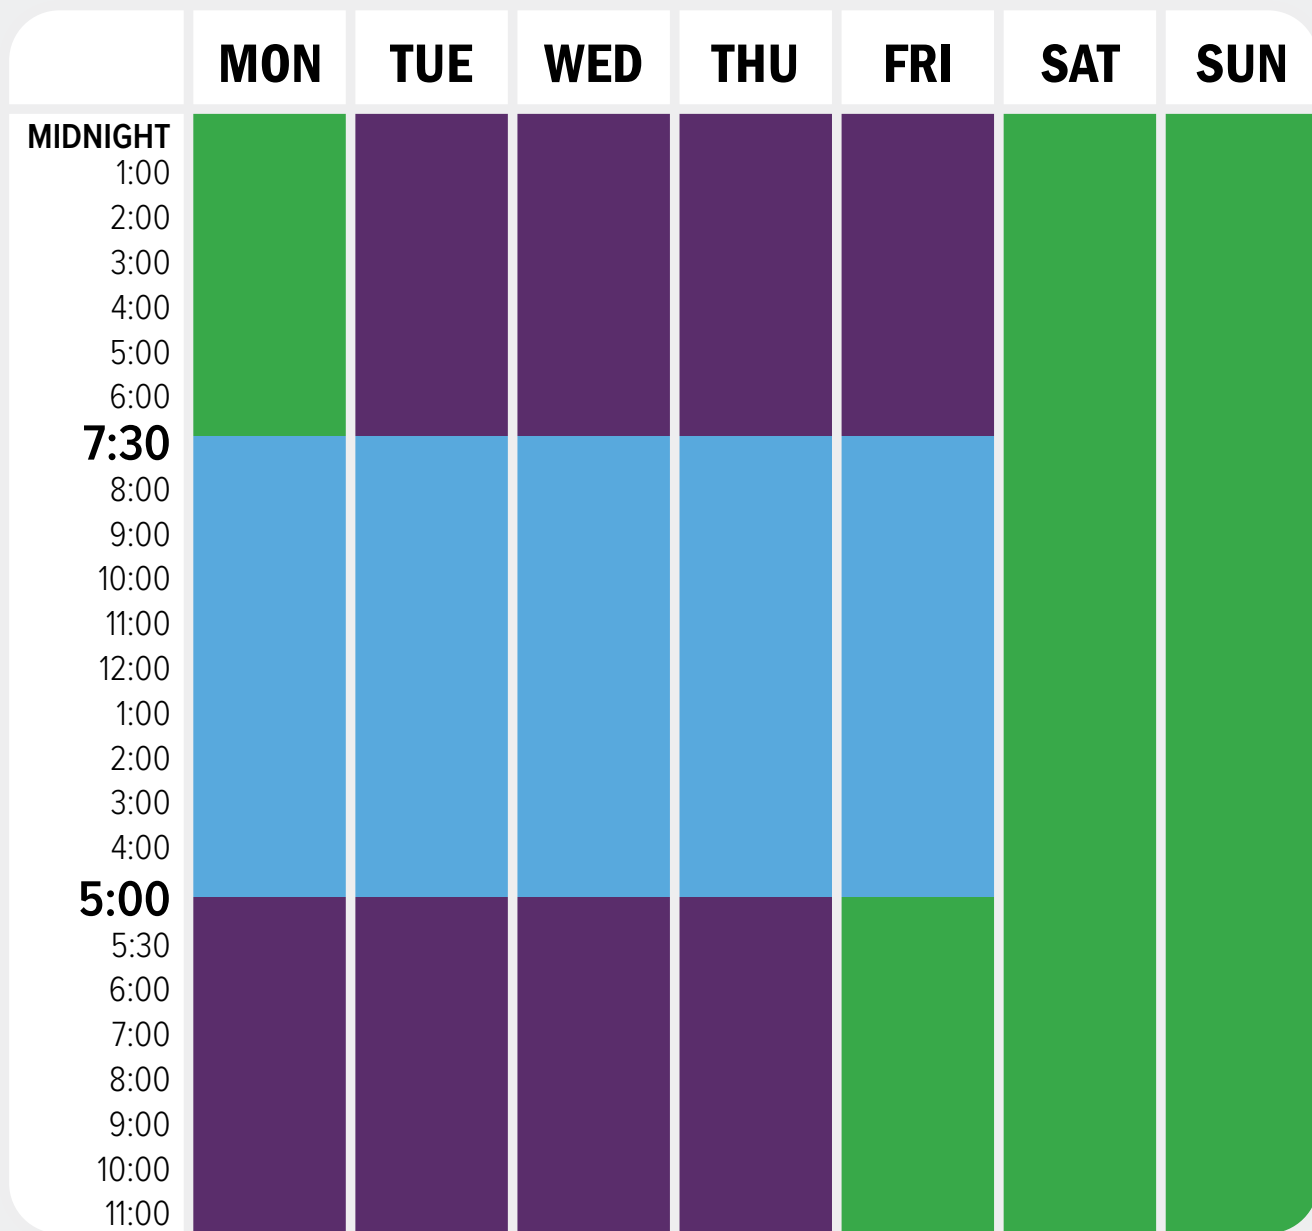

CAMPUS PARKING PERMIT HOURS

- Daytime permit required
- Weeknight/Daytime permit, \$1 one-night pass (ParkMobile), or Paystation required
- No permit required